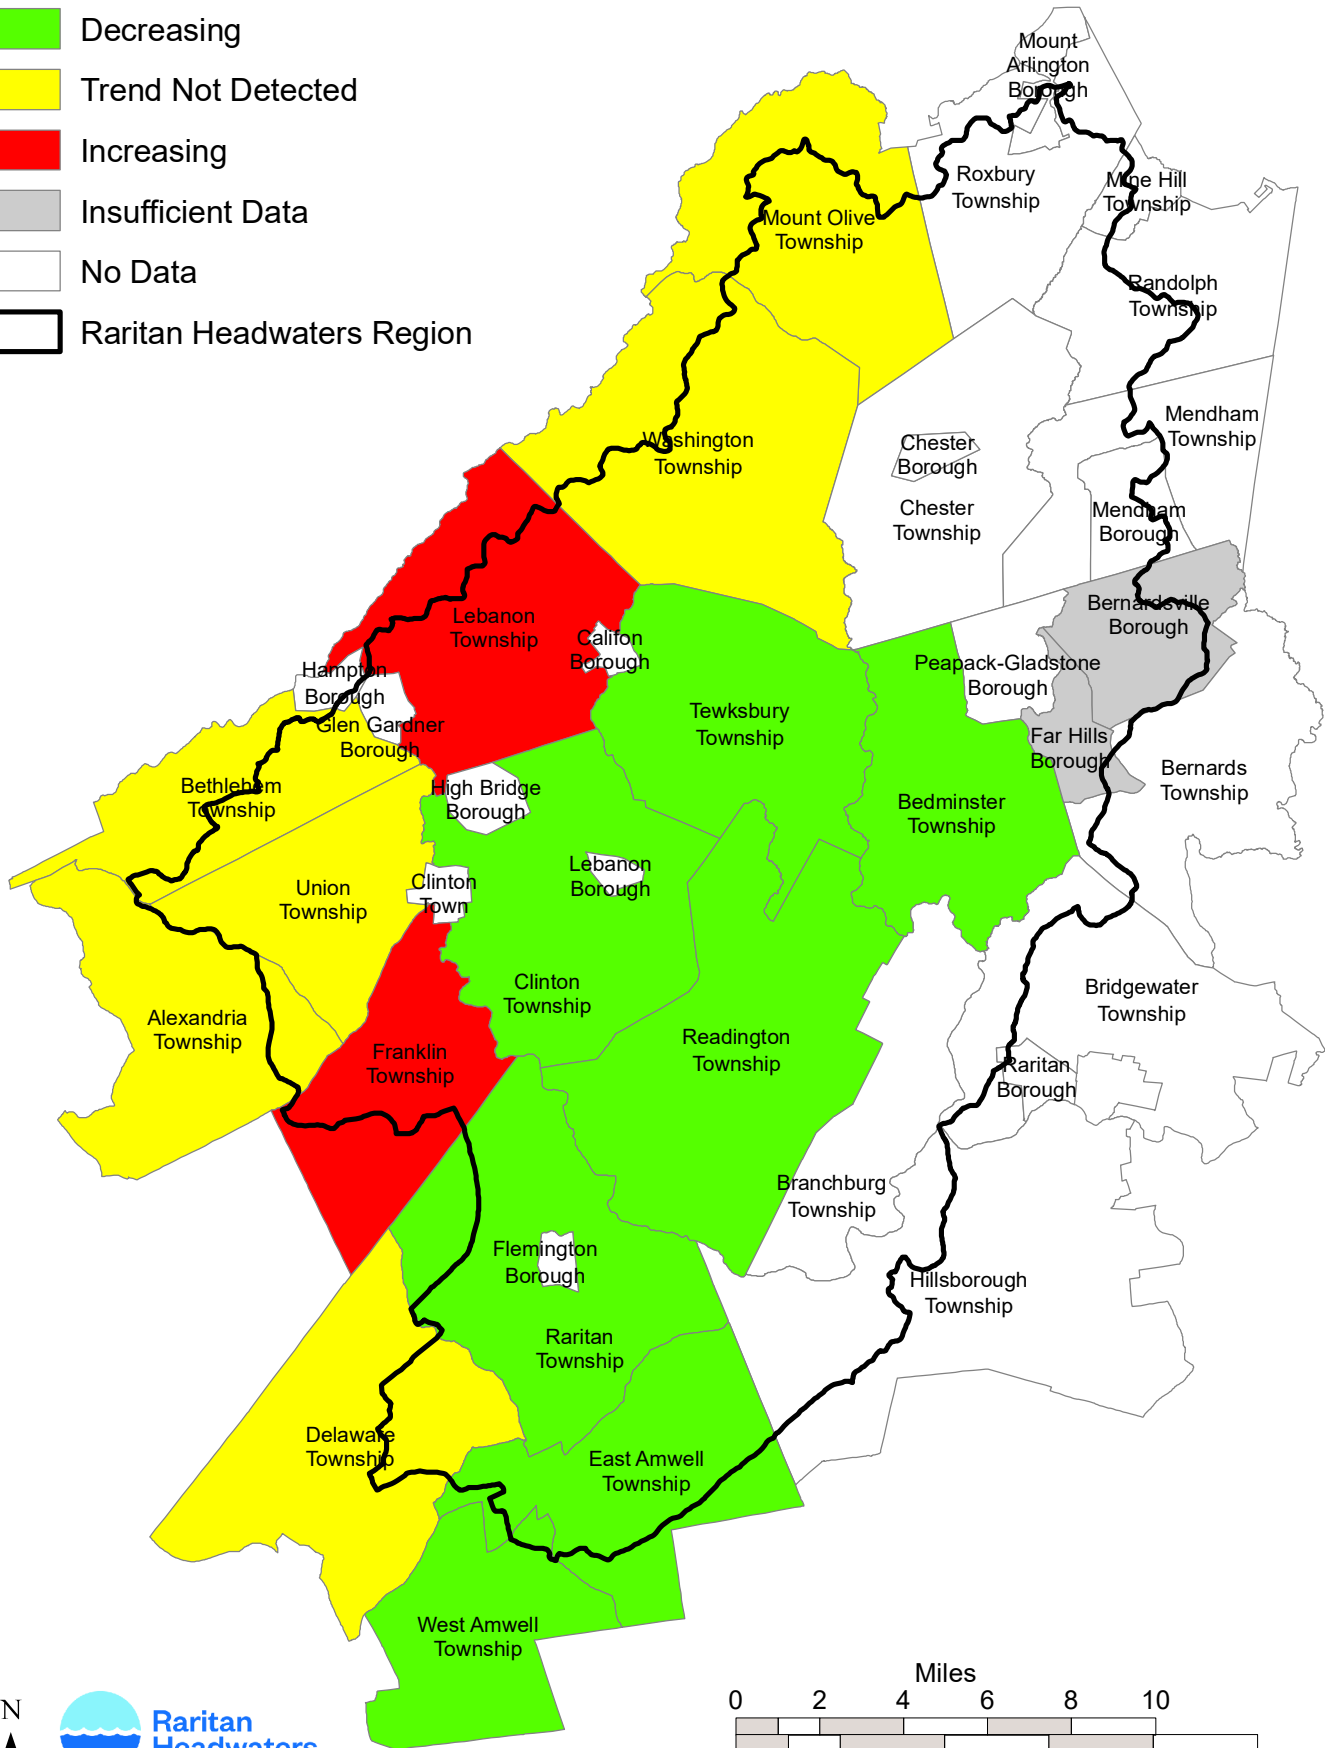

Groundwater Trends Analysis

Coliform

-  Decreasing
-  Trend Not Detected
-  Increasing
-  Insufficient Data
-  No Data
-  Raritan Headwaters Region

1/15/2016