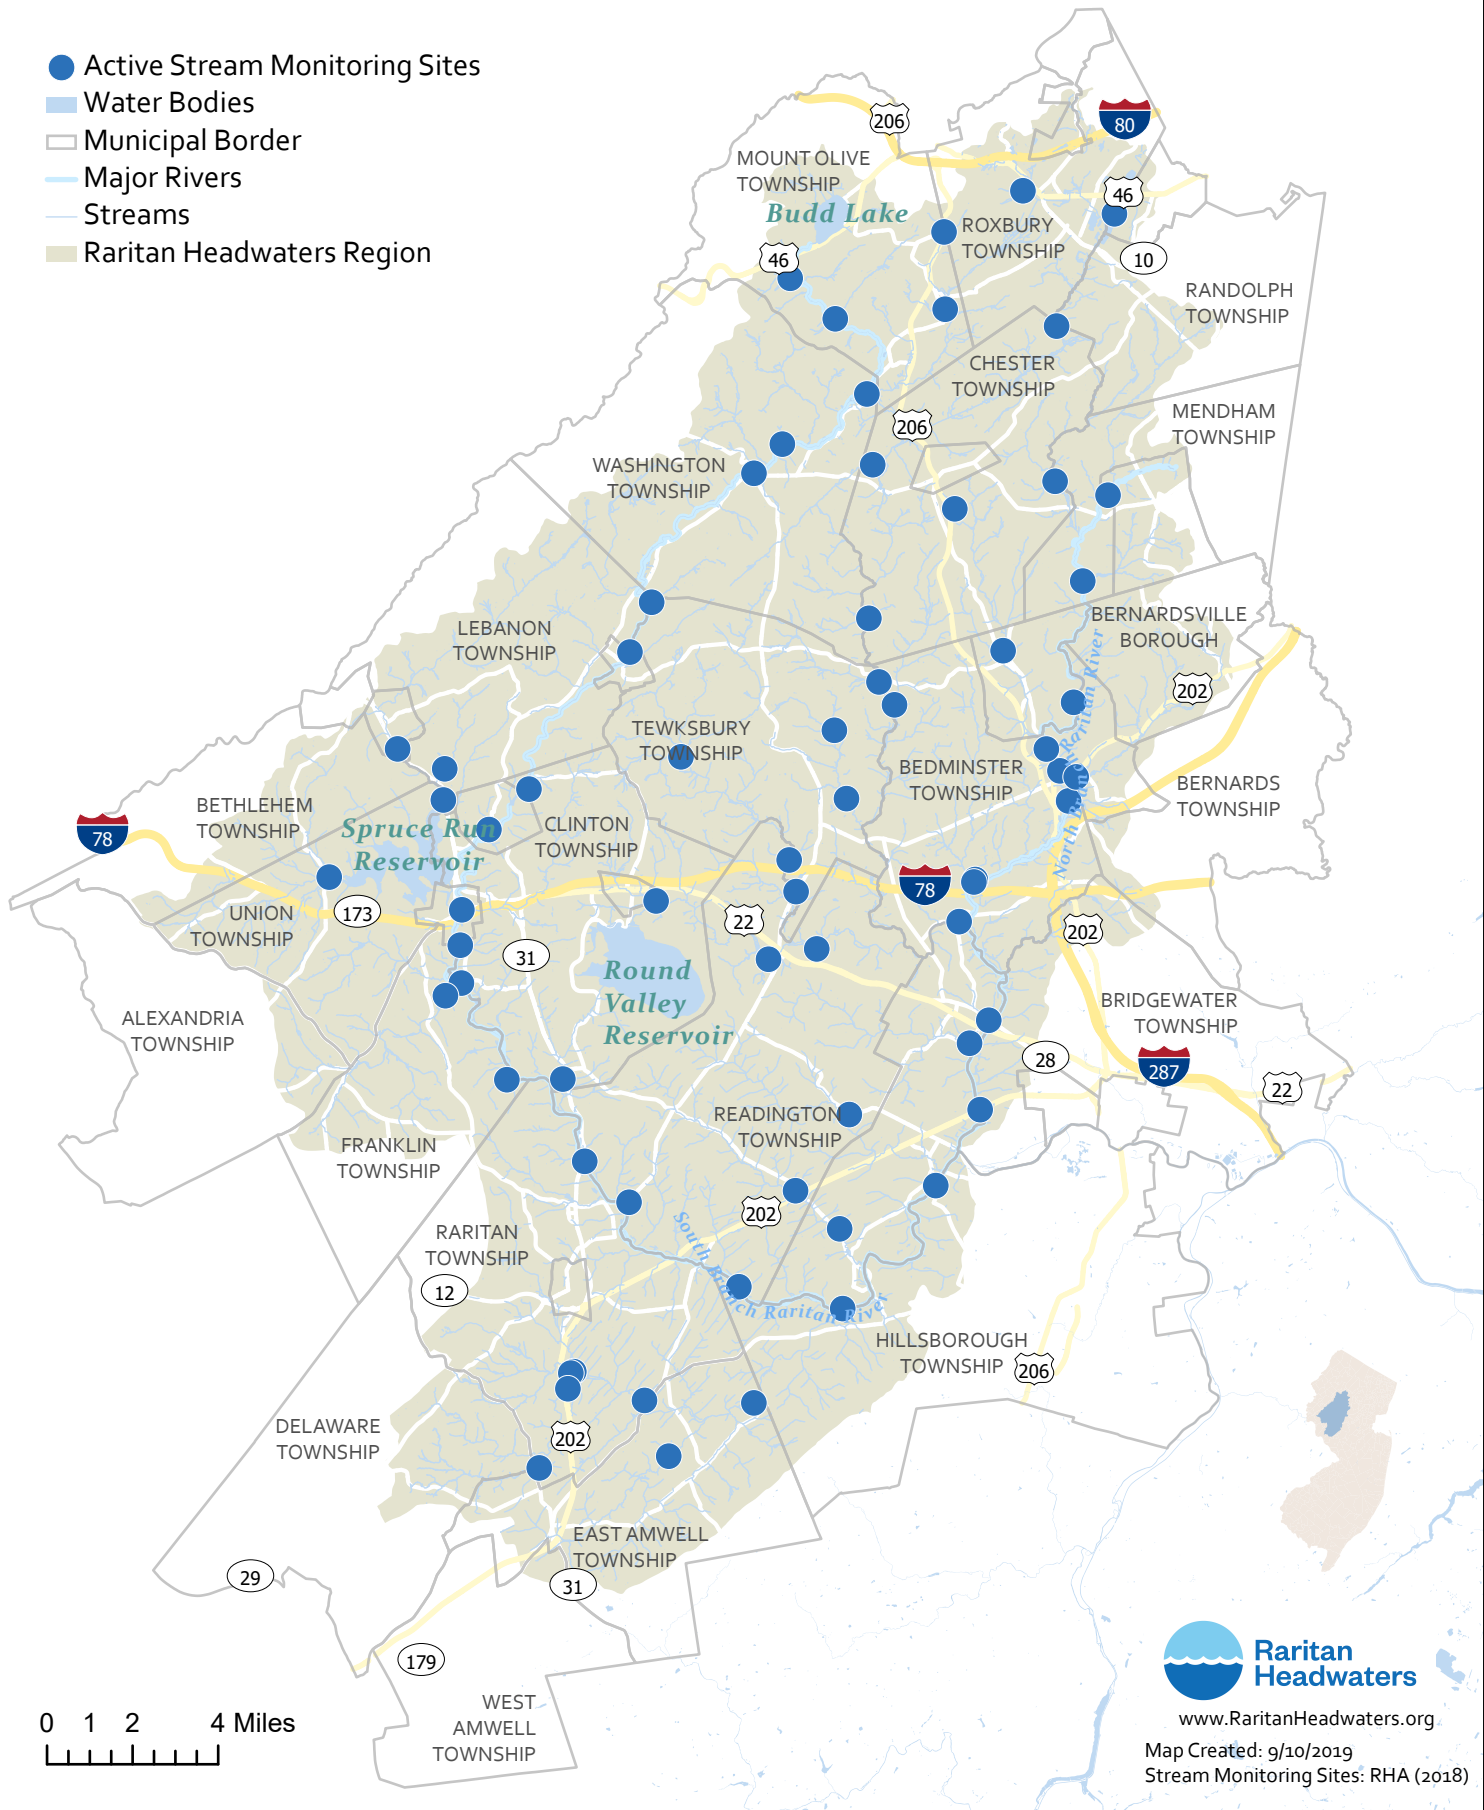

Raritan Headwaters

Active Stream Monitoring Sites

- Active Stream Monitoring Sites
- Water Bodies
- Municipal Border
- Major Rivers
- Streams
- Raritan Headwaters Region

www.RaritanHeadwaters.org

Map Created: 9/10/2019
Stream Monitoring Sites: RHA (2018)